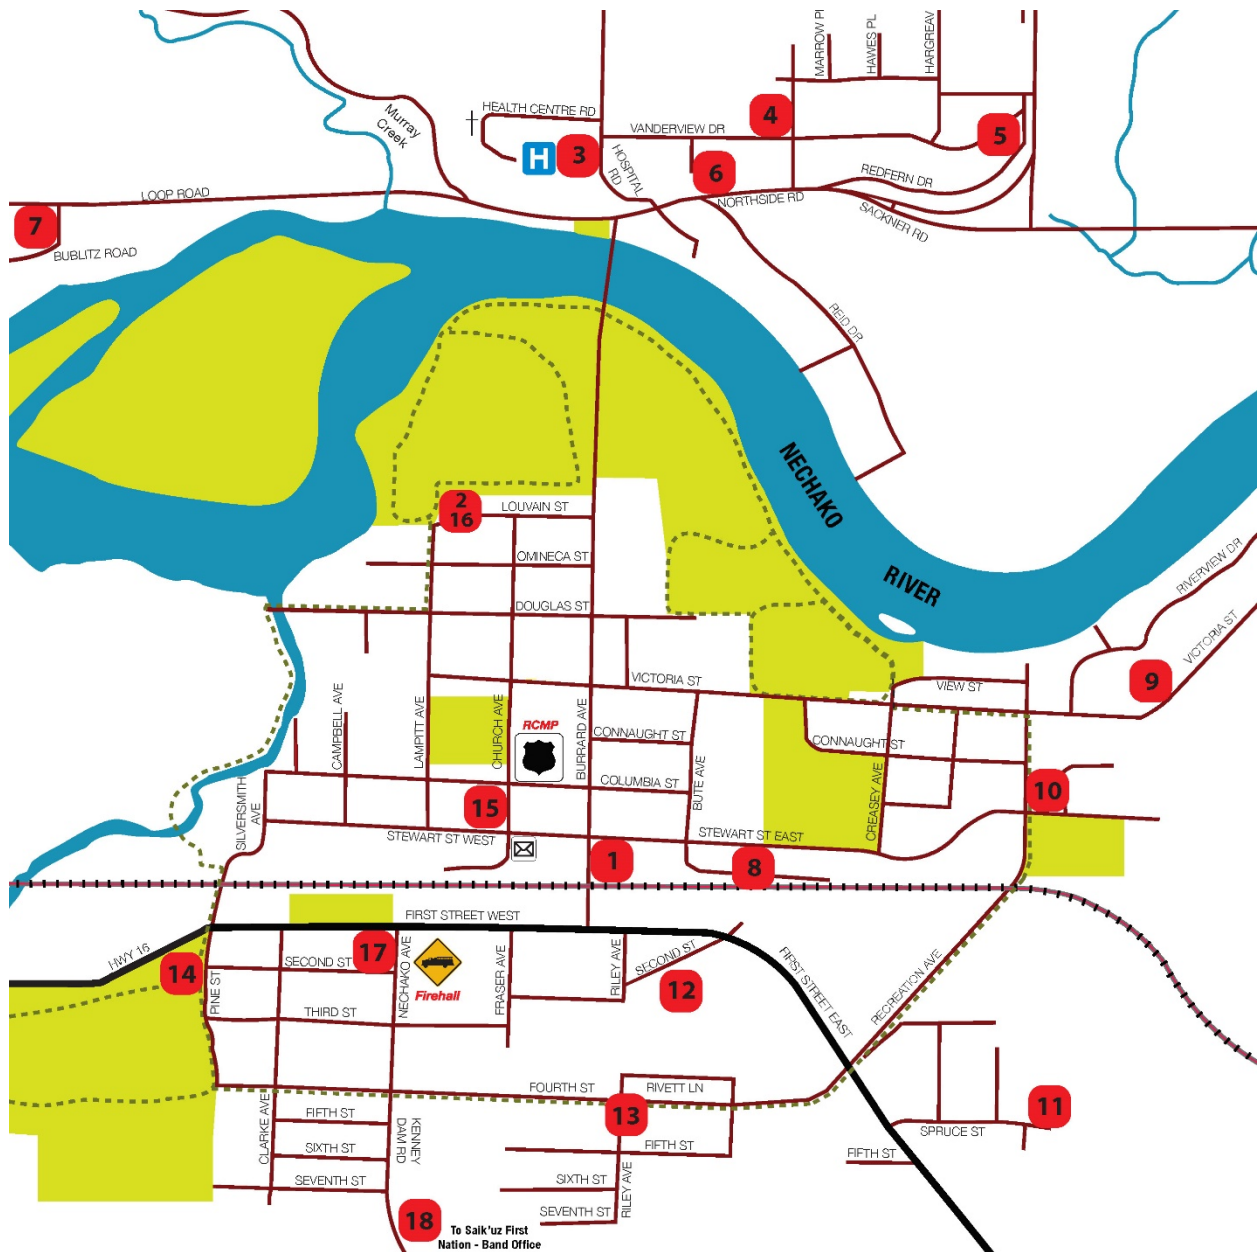

Vanderhoof & Saik'uz Community Transportation Bus Schedule
Effective Dec. 1, 2017

Vanderhoof & Saik'uz Community Transportation

FREE Community BUS!

Effective December 1, 2017

Map courtesy of Omineca Express

Destination # (See Map)	Starting Location	Leaving Time				
18	Saik'uz Veteran's Park	8:00am		11:00am	1:25pm	
1	Vanderhoof Co-op (NB*)	8:20	9:30am	11:20	1:45	3:00pm
2	Riverside Place (NB*)	8:25	9:35		1:50	3:05
3	Hospital	8:30	9:40		1:55	3:10
4	Vanderhoof Christian Fellowship Church	8:35	9:45		2:00	3:15
5	Redfern/Omineca Trailer Park	8:37	9:47		2:02	3:17
6	Nechako View	8:40	9:50		2:05	3:20
7	Bublitz/Loop Rd.	-	-		-	3:25
8	Vanderhoof Library	8:45	9:55		2:10	3:32
9	Victoria St. Apts	8:50	10:00		2:15	3:35
10	Fairview Apts - Osprey Drive	8:55	10:05		2:20	3:40
11	Spruce Street	9:00	10:10		2:25	3:45
12	Independent Grocery	9:05	10:15		2:30	3:50
13	Ryley Ave/4th St.	9:10	10:20		2:35	3:55
14	Museum	9:13	10:23		2:38	3:58
15	Stewart/Church (ICC)	9:17	10:27		2:42	4:02
16	Riverside Place (SB*) (to Co-op)	9:20	10:30		2:45	4:05
ON-CALL DRIVING FROM 11:20am TO 12:00pm FROM VANDERHOOF CO-OP CALL 250-570-8565 TO BOOK A RIDE						
1	Vanderhoof Co-op (SB*) (to Saik'uz)		10:35am	1:00pm		4:45pm
17	Nechako Ave/Hwy 16 (SB*)		10:37	1:02		4:47

*NB = North bound

*SB = South bound

Hwy 16 Bus: Tues, Thur and Saturday

Hwy 16 Bus to PG: 9:50am

Hwy 16 Bus from PG: 4:39pm

Contact the [District of Vanderhoof](http://www.vanderhoof.ca) for further information:

250-567-4711

Please visit www.vanderhoof.ca/bus.html for schedule updates